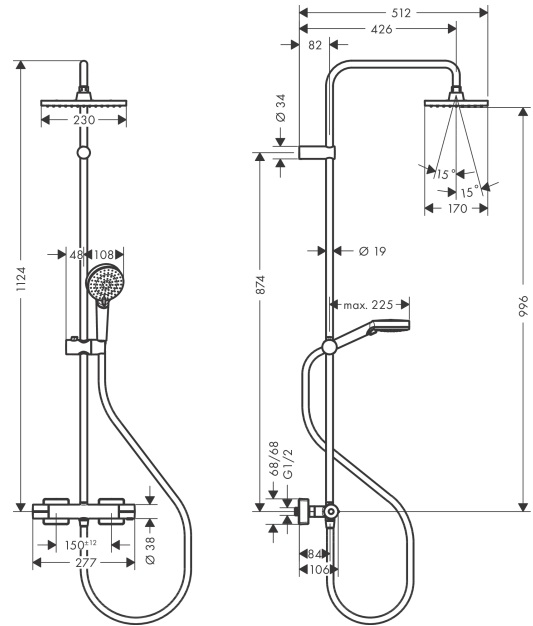

Scale drawing