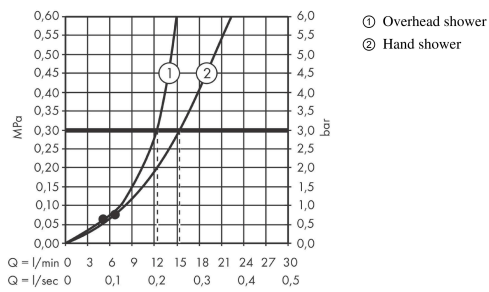

Vernis Shape
Showerpipe 230 1jet with thermostat
Finish: **Chrome** Article Number: **26286000**

Product image

Scale drawing

Flowchart