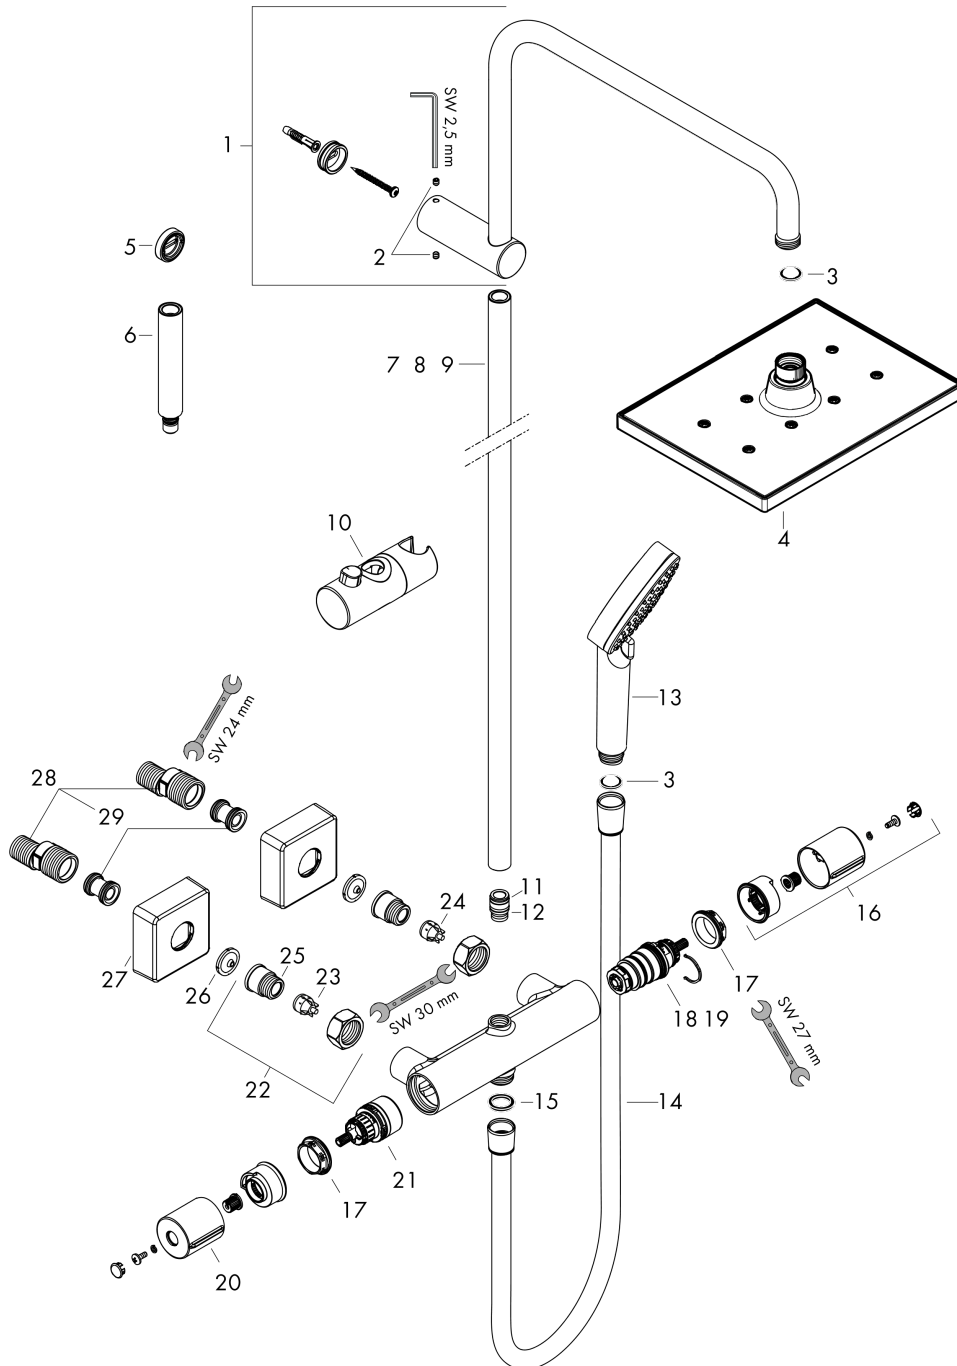

Exploded Drawing

Year of production: >04/21

Vernis Shape
Showerpipe 230 1jet with thermostat
 Finish: **Chrome** Article Number: **26286000**

Spare part list

Year of production: >04/21

Pos.	Description	Article Number	PC	PU
1	shower arm	93768000	13	1
2	hollow set screw M5x5	98446000	1	1
3	filter packing	94246000	1	1
4	head shower	26281000	99	1
5	tile-matching-disk 7 mm	93813000	5	1
6	extension 100 mm	94164000	9	1
7	pipe 845 mm	93906000	12	1
8	pipe 945 mm	93770000	12	1
9	pipe 1145 mm	93907000	12	1
10	support, assy	93729000	8	1
11	O-ring 12x2	98214000	1	1
12	O-ring 11x2	98127000	1	1
13	handshower	26270000	99	1
14	shower hose Metaflex'C 1,60 m	28266000	99	1
15	seal	98058000	1	1
16	handle for thermostat	93727000	9	1
17	nut	98913000	6	1
18	thermostat cartridge	98282000	14	1
19	cartridge for exchanged connections	92373000	18	1
20	handle	93731000	8	1
21	shut off unit with selector	98283000	12	1
22	connecting thread G½	93730000	9	1
23	non return valve (pressure-resistant up to 2 MPa)	93136000	8	1
24	non return valve	96737000	8	1
25	O-ring 16x2	98133000	1	1
26	filter packing	96922000	3	1
27	escutcheon	93879000	5	1
28	set of S-unions (±12 mm)	94140000	10	1
29	noise reduction	96429000	2	1